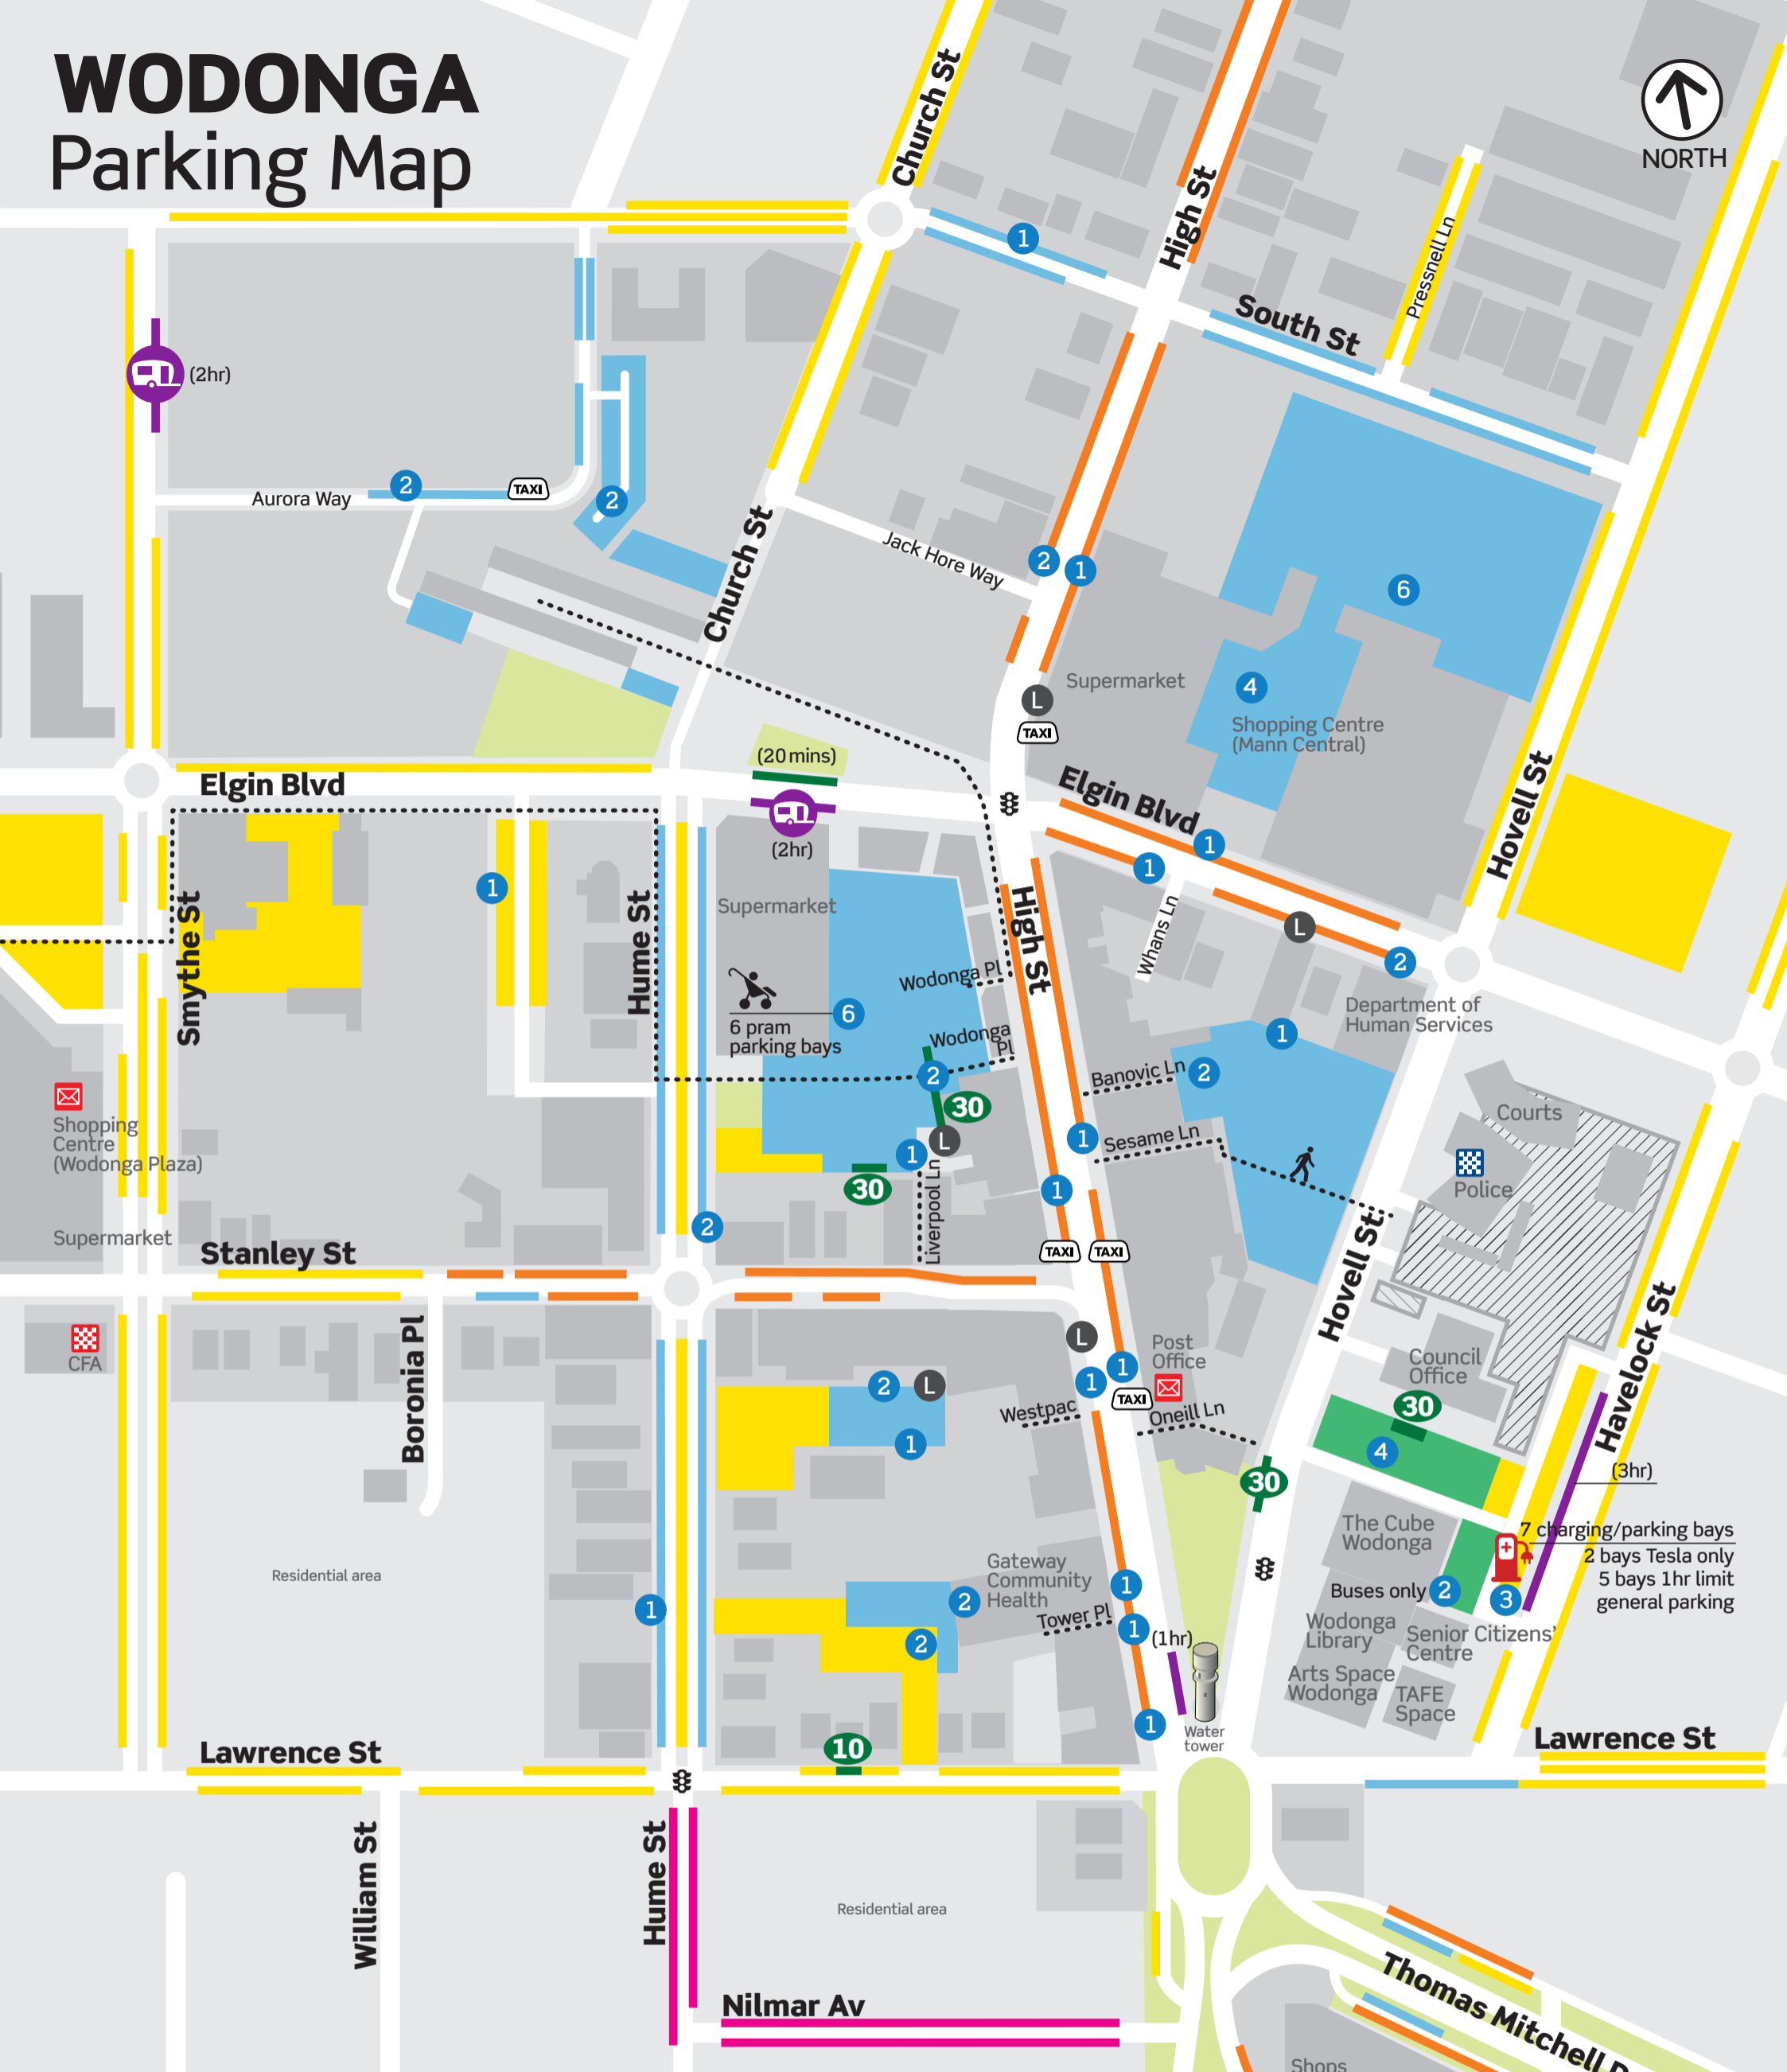

WODONGA Parking Map

Car parks	On street parking	Other parking	Accessible parking
2 hour	1 hour	Long vehicle	Location and number of spaces (no time limit)
3 hour	2 hour	Caravan	Walking links
All day	4 hour	Loading zone	
Permit parking	All day	Tesla Supercharger station	
	Short term/minutes		

© City of Wodonga 2019 map by visualvoice.com.au
 Reproduction of any part of this map is prohibited without prior permission.
 No responsibility is accepted for omissions or out of date information.