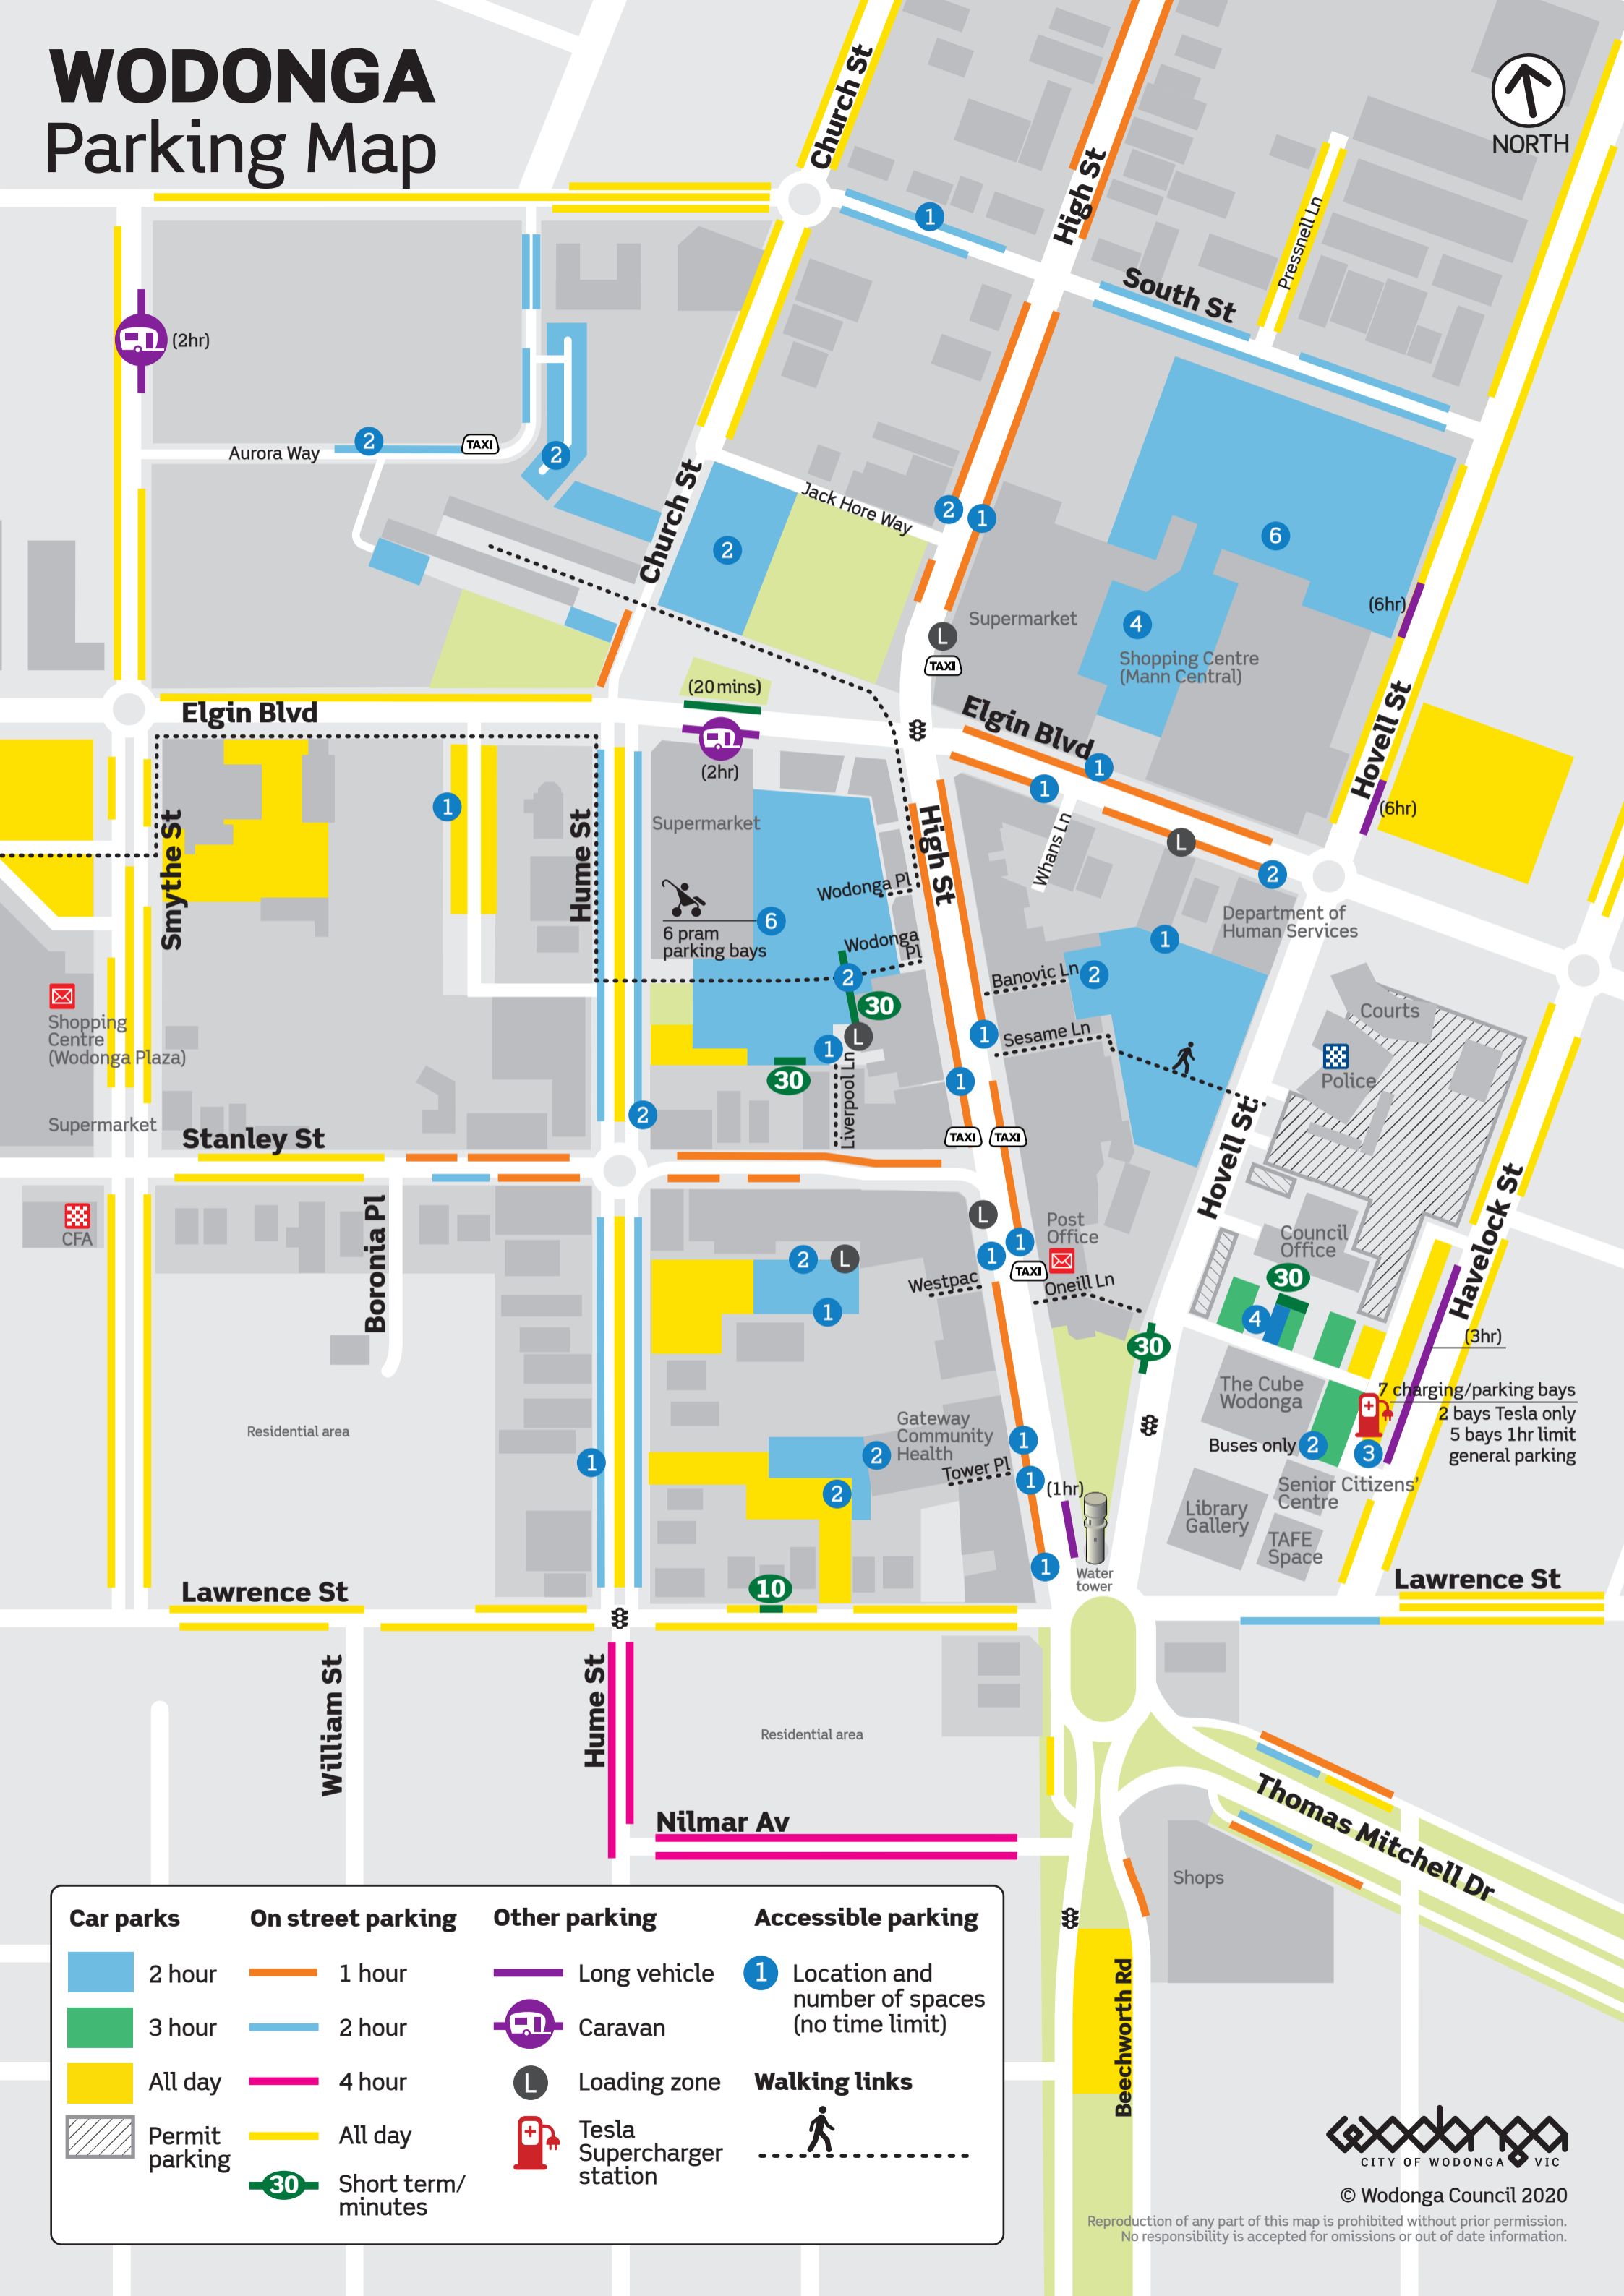

WODONGA Parking Map

Car parks

- 2 hour
- 3 hour
- All day
- Permit parking

On street parking

- 1 hour
- 2 hour
- 4 hour
- All day
- 30 Short term/minutes

Other parking

- Long vehicle
- L Caravan
- L Loading zone
- + Tesla Supercharger station

Accessible parking

- 1 Location and number of spaces (no time limit)

Walking links

© Wodonga Council 2020

Reproduction of any part of this map is prohibited without prior permission. No responsibility is accepted for omissions or out of date information.